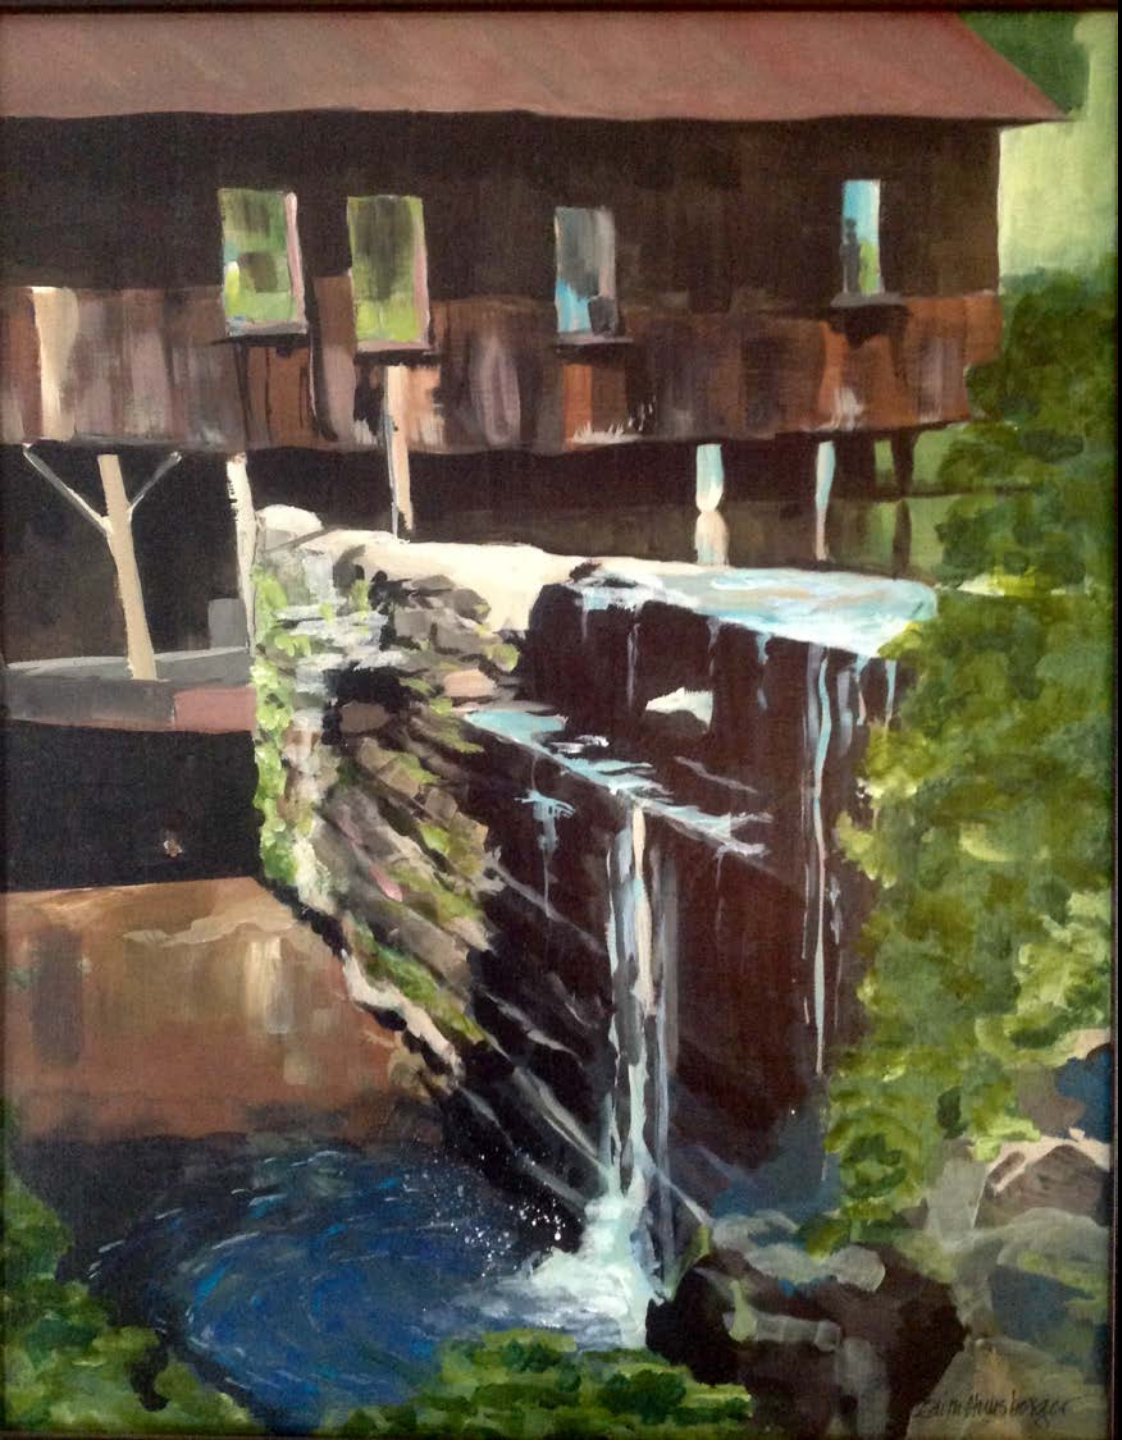

Edith Hunsberger (Edith Louise Weaber)  
*Mmmm!*, 2012, acrylic, 16 x 12 in.

Edith Hunsberger (Edith Louise Weaber), *Molly*, 2016, acrylic, 12 x 16 in.

Edith Hunsberger (Edith Louise Weaber), *South Amherst House*, 2015, watercolor, 12 x 16 in.