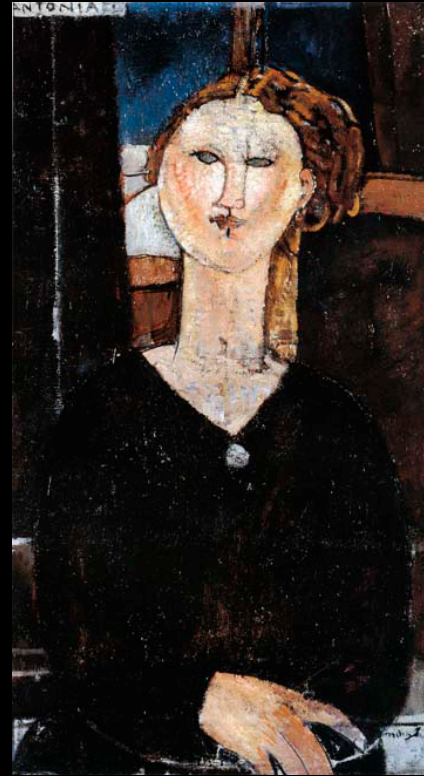

Nancy Goldring, *Sea Saw: Houses*, 2014  
Foto-projection, 24 x 18 in.

Nancy Goldring  
*Paesaggio Spezzato: Redroof*  
2016, foto-projection, 18 x 24 in.

On view in the Alumnae House  
Nancy Goldring  
*Via dei Solitari: Haytree*, 2011  
Foto-projection, 18 x 24 in.

Carole Harmel

Carole Harmel, *Carol Rosofsky as a Modigliani*  
2010, photography/painting, 13 x 7.22 in.

Carole Harmel, *Bette Slutsky as a Modigliani*, 2010  
Photography/painting, 15.5 x 19 in.

Carole Harmel, *Jan*, 2010, photography/painting, 13 x 6.75 in.