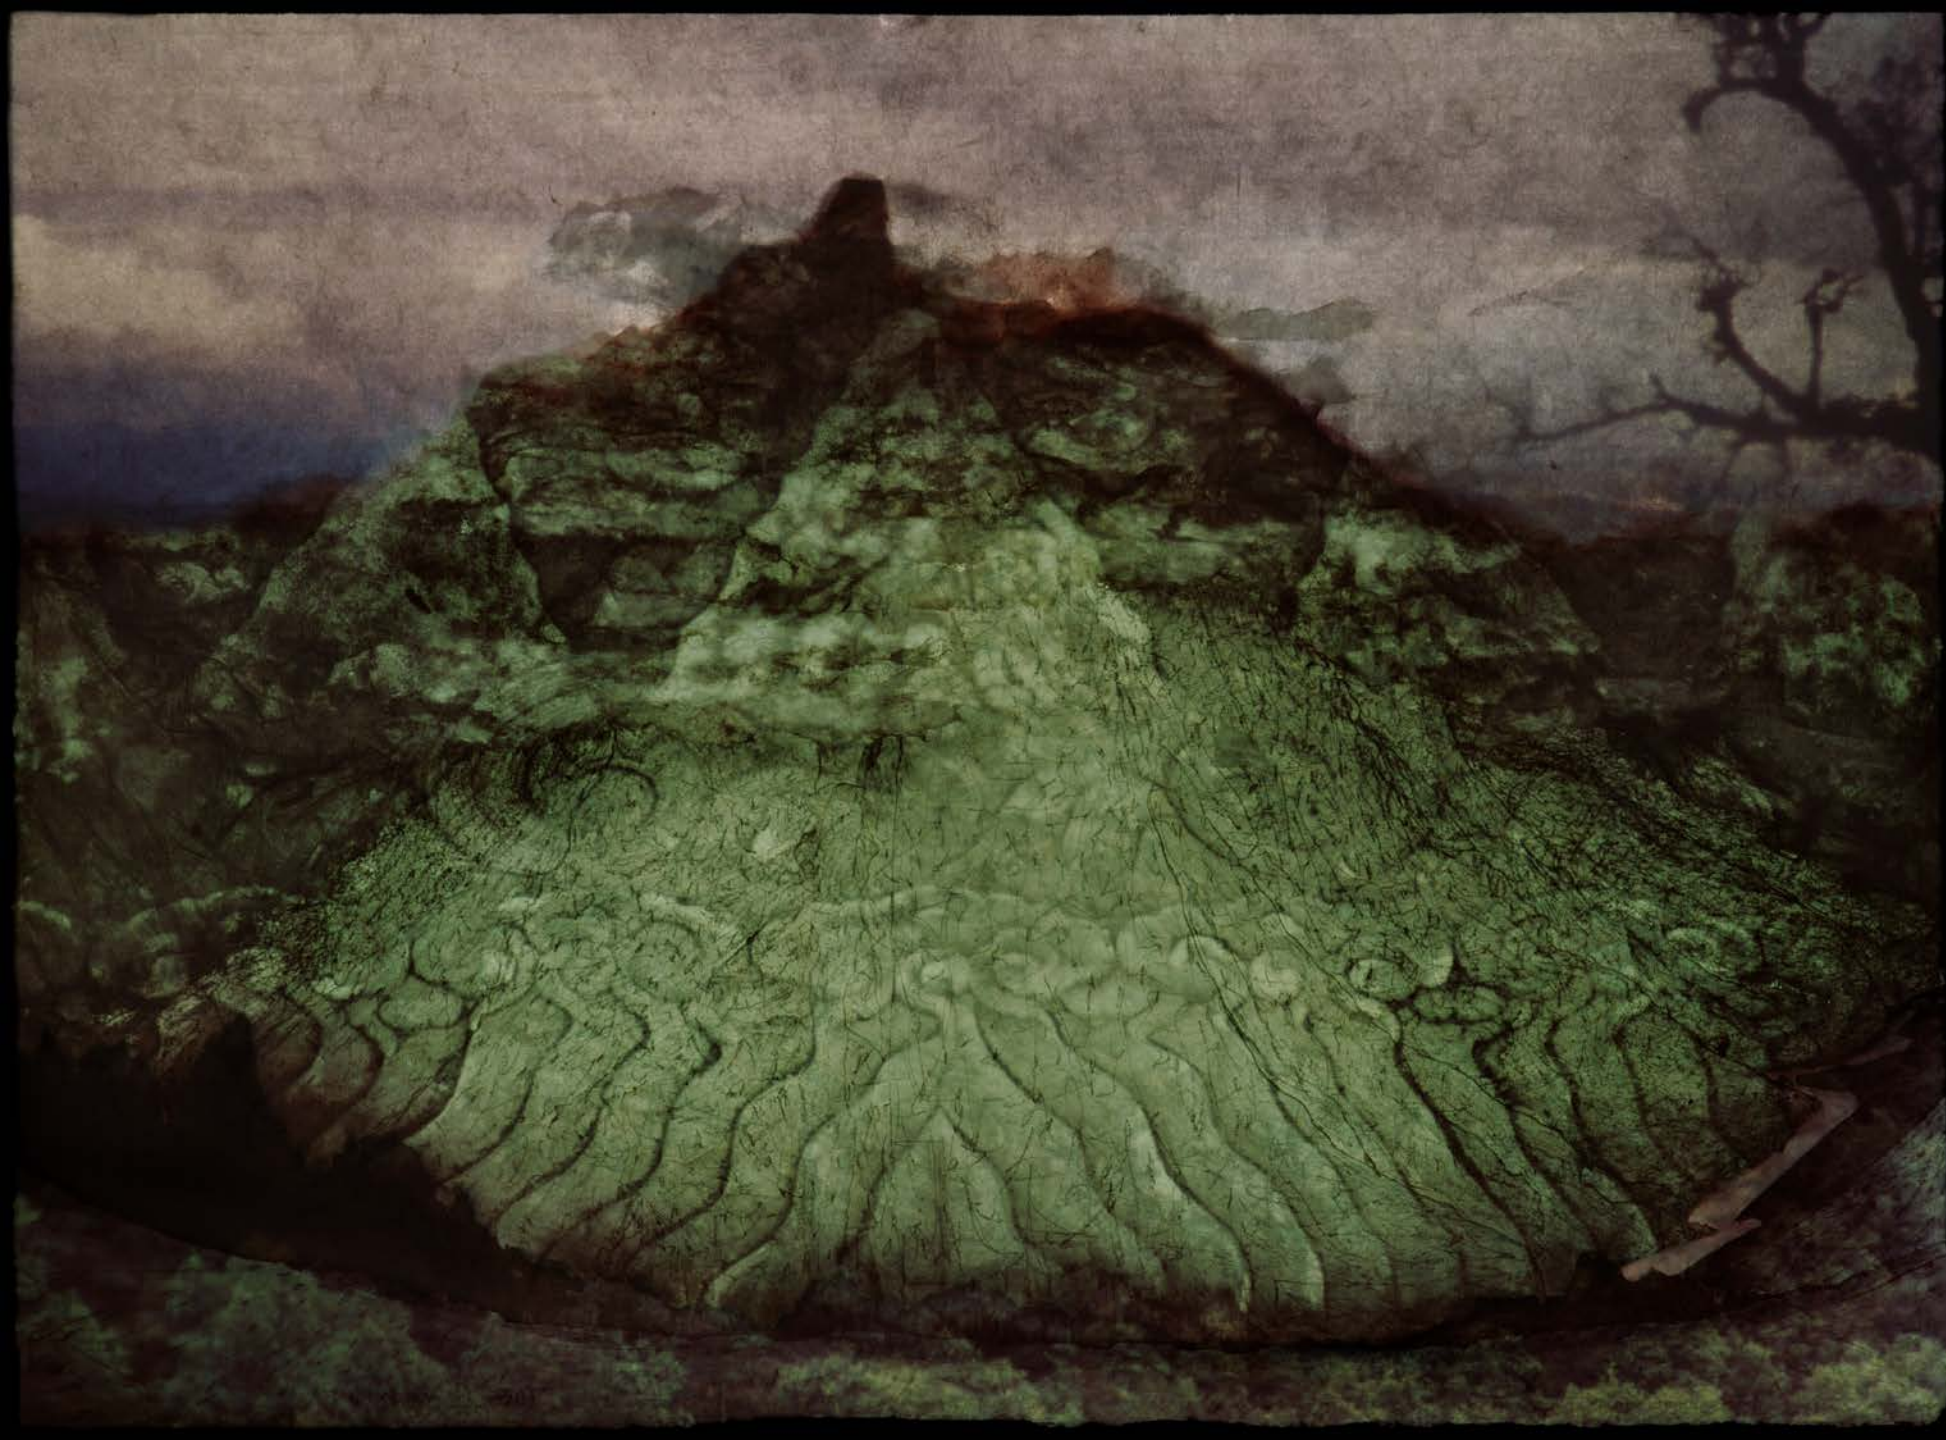

Nancy Goldring

Nancy Goldring  
*Place without  
Description: White  
Mountains*, 2008, foto-  
projection, 18 x 24 in.

Nancy Goldring  
*The Traveler Remembers:*  
*Beigescape*, 1988  
Foto-projection, 20 x 24 in.

Nancy Goldring, *Sea Saw: Houses*, 2014  
Foto-projection, 24 x 18 in.

Nancy Goldring  
*Paesaggio Spezzato: Redroof*  
2016, foto-projection, 18 x 24 in.

On view in the Alumnae House  
Nancy Goldring  
*Via dei Solitari: Haytree*, 2011  
Foto-projection, 18 x 24 in.