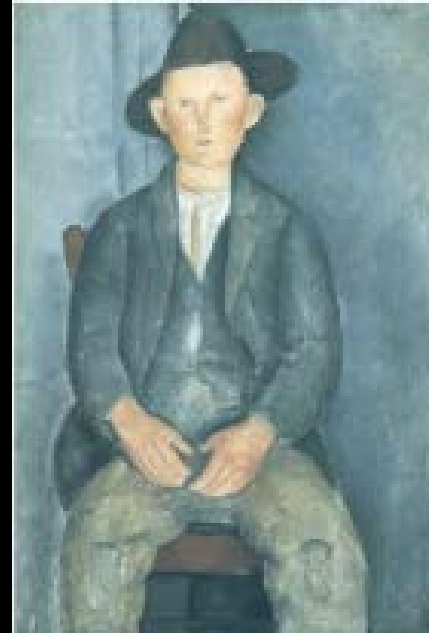

Carole Harmel, *John Davis as a Modigliani*, 2014,
Photography/painting, 11.25 x 8 in.