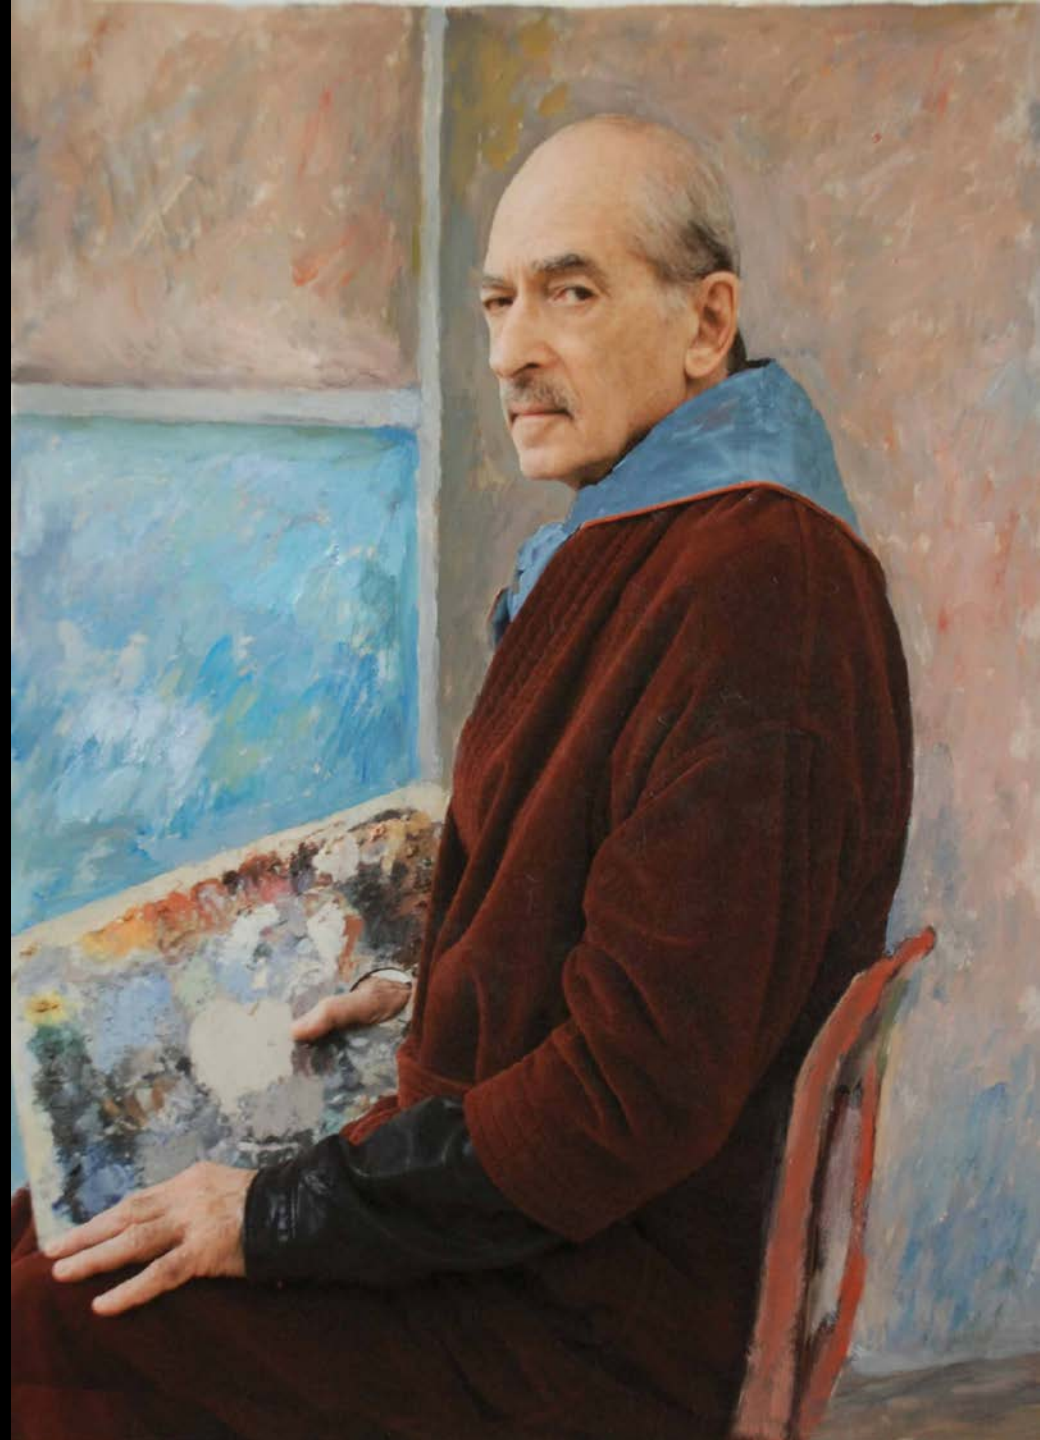

Nancy Goldring, *Sea Saw: Houses*, 2014  
Foto-projection, 24 x 18 in.

Nancy Goldring  
*Paesaggio Spezzato: Redroof*  
2016, foto-projection, 18 x 24 in.

On view in the Alumnae House  
Nancy Goldring  
*Via dei Solitari: Haytree*, 2011  
Foto-projection, 18 x 24 in.

Carole Harmel

Carole Harmel, *Carol Rosofsky as a Modigliani*  
2010, photography/painting, 13 x 7.22 in.

Carole Harmel, *Bette Slutsky as a Modigliani*, 2010  
Photography/painting, 15.5 x 19 in.

Carole Harmel, *Jan*, 2010, photography/painting, 13 x 6.75 in.

Edith Hunsberger (Edith Louise Weaber)

Edith Hunsberger (Edith Louise Weaver)  
*Pretty in Pink*, 2016, acrylic, 20 x 16 in.

Edith Hunsberger (Edith Louise Weaber)  
*Double Hibiscus*, 2016, acrylic, 20 x 16 in.